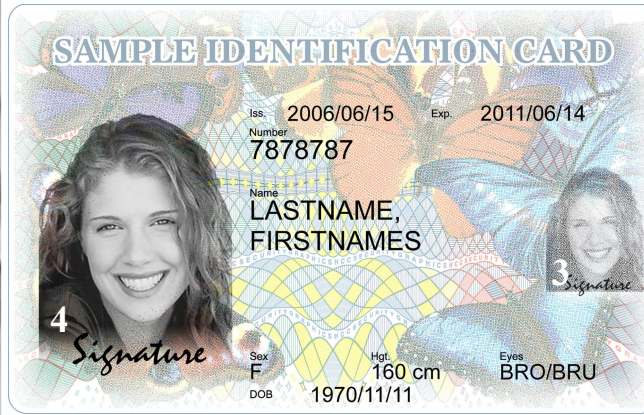

SAMPLE IDENTIFICATION CARD SECURITY DESIGN FEATURES

Before Personalization

Personalized

1. Static DoubleTake Screens
2. 3D Guilloche and Microtype
3. Dynamic DoubleTake (DPS)
4. Vignetted Transition Zones